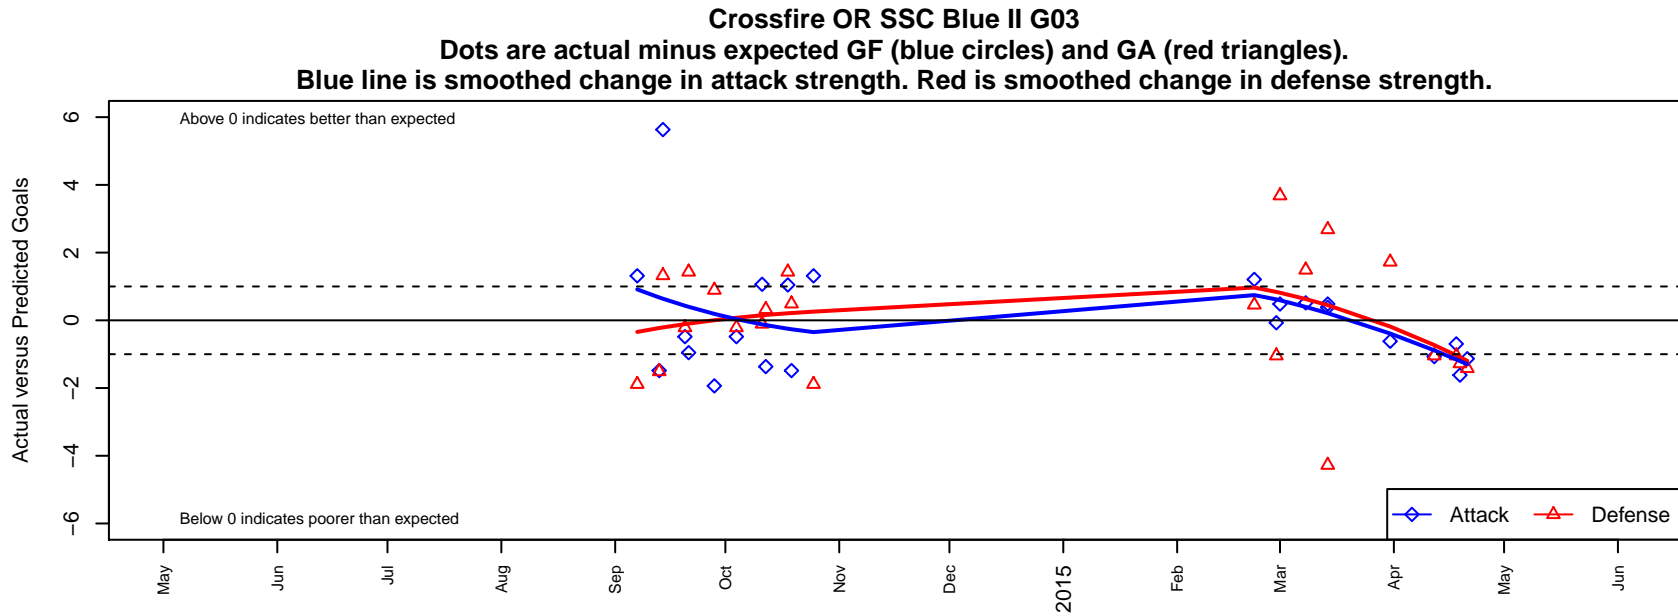

Crossfire OR SSC Blue II G03

Crossfire Oregon
 Tigard, OR
 G03 total strength=524
 attack=0.38 defense=0.38
 fall league = OPL 1st Div – BLUE U11
 spr league = Spr OPL Mt Hood Div U11

alt names used:
 Crossfire OR Southside SC 03 Blue II
 Crossfire OR Southside SC 03 Blue II
 Crossfire OR Southside SC 03 Blue II

Venues played:
 2014 OPL First Division – BLUE U11
 2014 Spr OPL Mt Hood Division U11
 2014 OPL State Cup U11

**attack and defense variance (black dot)
relative to other teams
and top 10 in region**

**attack and defense rating
relative to others at age
and all opponents in last 13 months**