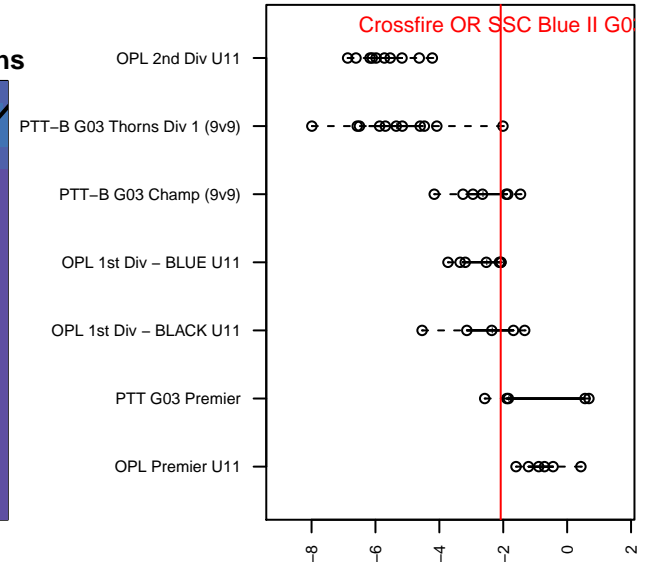

Crossfire OR SSC Blue II G03

Crossfire Oregon
 Tigard, OR
 G03 total strength=524
 attack=0.38 defense=0.38
 fall league = OPL 1st Div – BLUE U11
 spr league = Spr OPL Mt Hood Div U11

alt names used:
 Crossfire OR Southside SC 03 Blue II
 Crossfire OR Southside SC 03 Blue II
 Crossfire OR Southside SC 03 Blue II

Venues played:
 2014 OPL First Division – BLUE U11
 2014 Spr OPL Mt Hood Division U11
 2014 OPL State Cup U11

**attack and defense variance (black dot)
relative to other teams
and top 10 in region**

**attack and defense rating
relative to others at age
and all opponents in last 13 months**