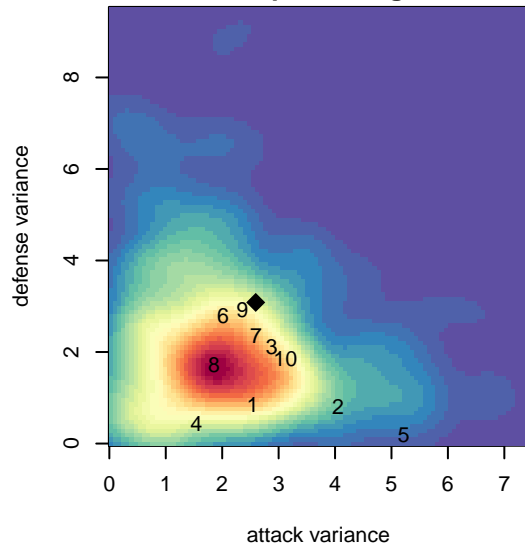

Crossfire OR SSC Blue II G03

Crossfire Oregon
 Tigard, OR
 G03 total strength=524
 attack=0.38 defense=0.38
 fall league = OPL 1st Div – BLUE U11
 spr league = Spr OPL Mt Hood Div U11

alt names used:
 Crossfire OR Southside SC 03 Blue II
 Crossfire OR Southside SC 03 Blue II
 Crossfire OR Southside SC 03 Blue II

Venues played:
 2014 OPL First Division – BLUE U11
 2014 Spr OPL Mt Hood Division U11
 2014 OPL State Cup U11

**attack and defense variance (black dot)
relative to other teams
and top 10 in region**

**attack and defense rating
relative to others at age
and all opponents in last 13 months**